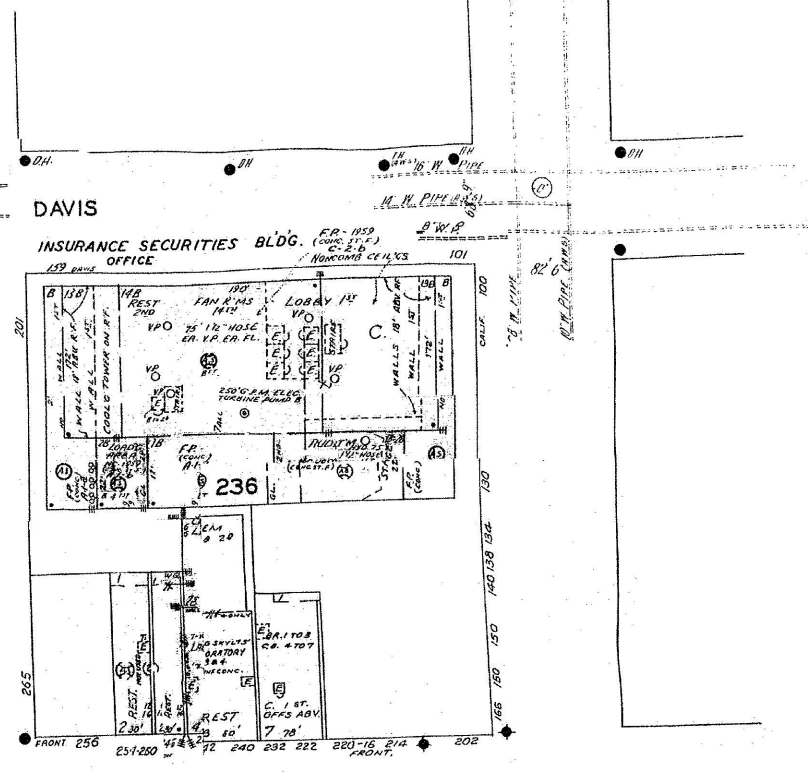

17

12

16

FRONT 68'9" wide

18

SACRAMENTO

CALIFORNIA

BATTERY