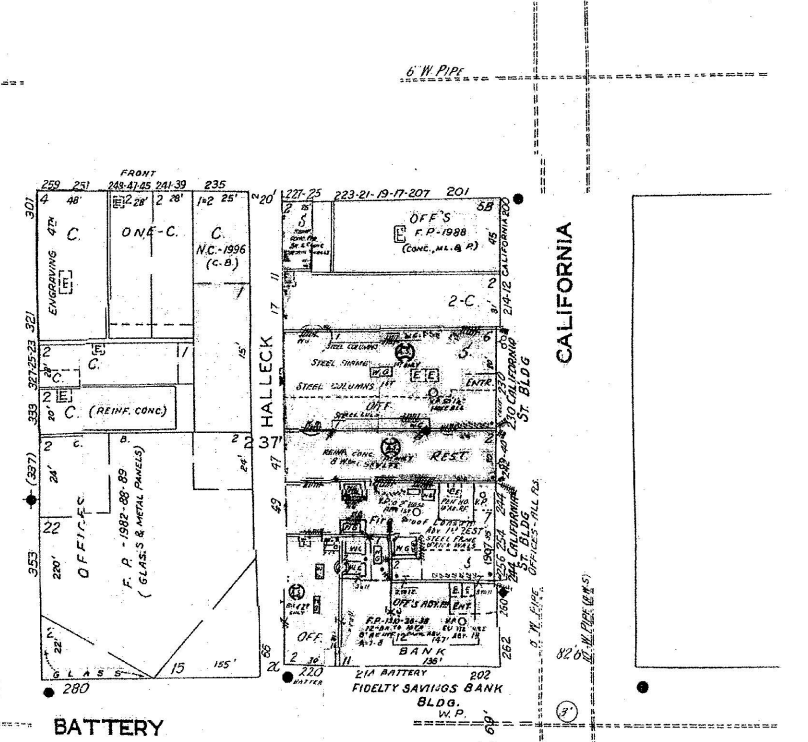

17

12

16

FRONT 68'9" wide

18

SACRAMENTO

CALIFORNIA

BATTERY