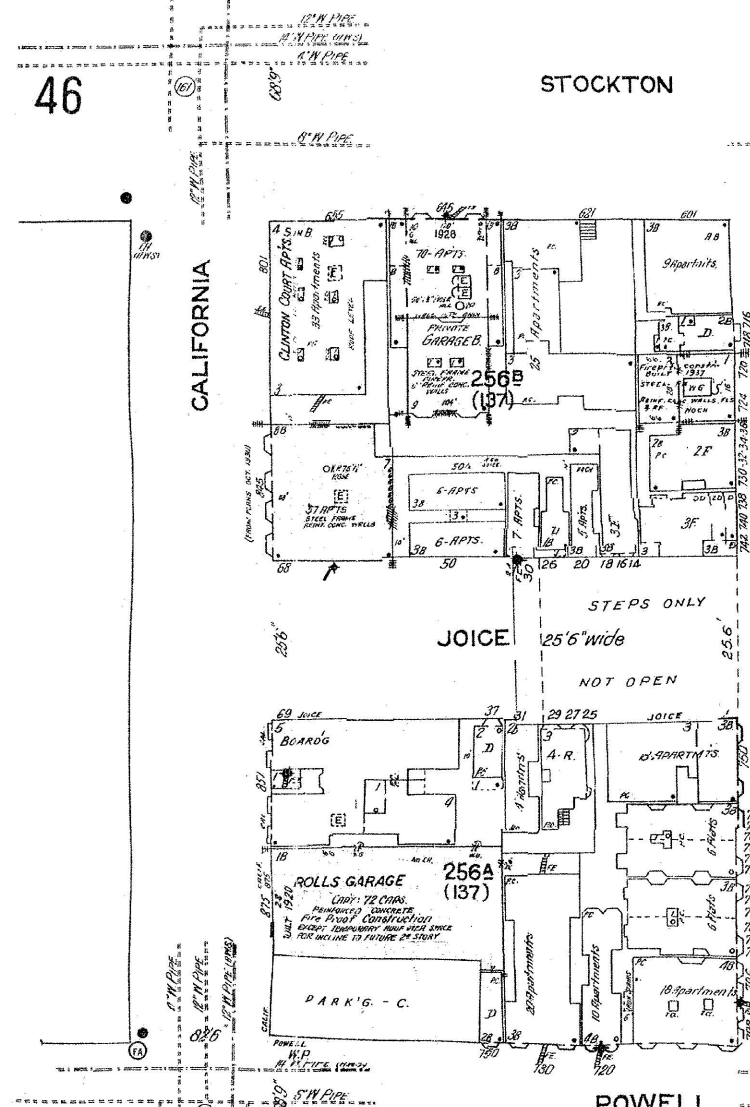

47

36

46

48

MONROE 35'wide

Scale of Feet.

PINE

59