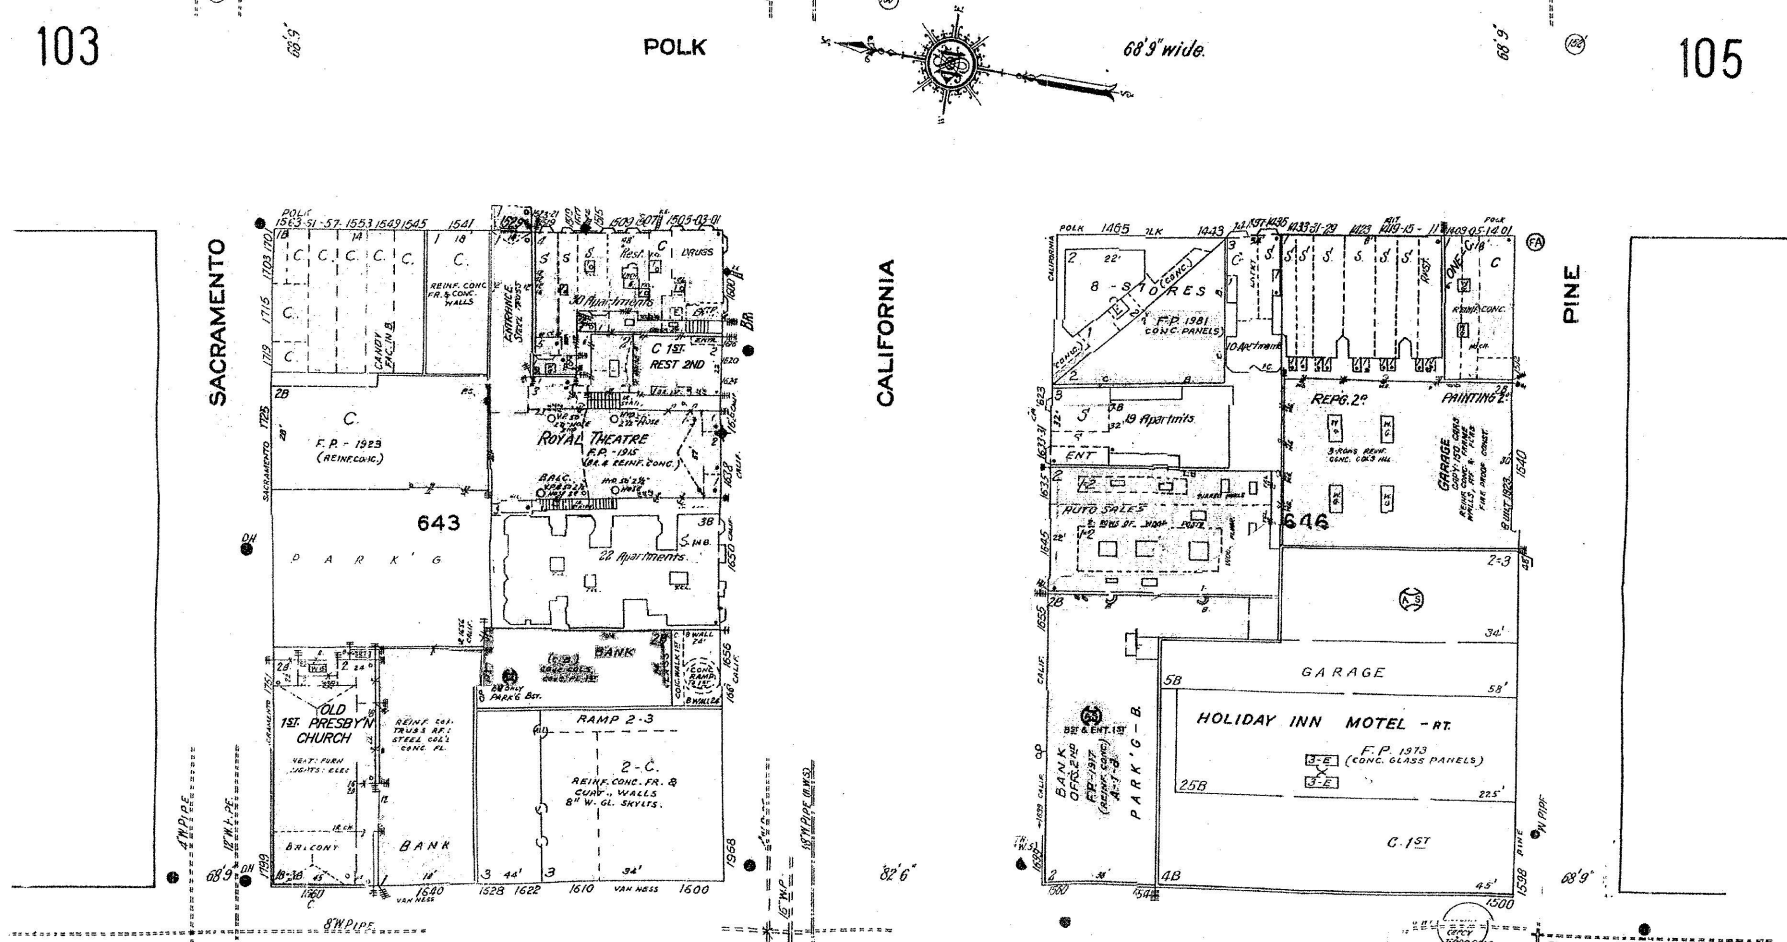

89

SAN FRANCISCO VOL. I
104

103

POLK

68'9" wide.

105

SACRAMENTO

CALIFORNIA

PINE

VAN NESS

Scale of Feet.

Copyright 1989 by the Sanborn Map Co.

S E B I O U M E T H R E E