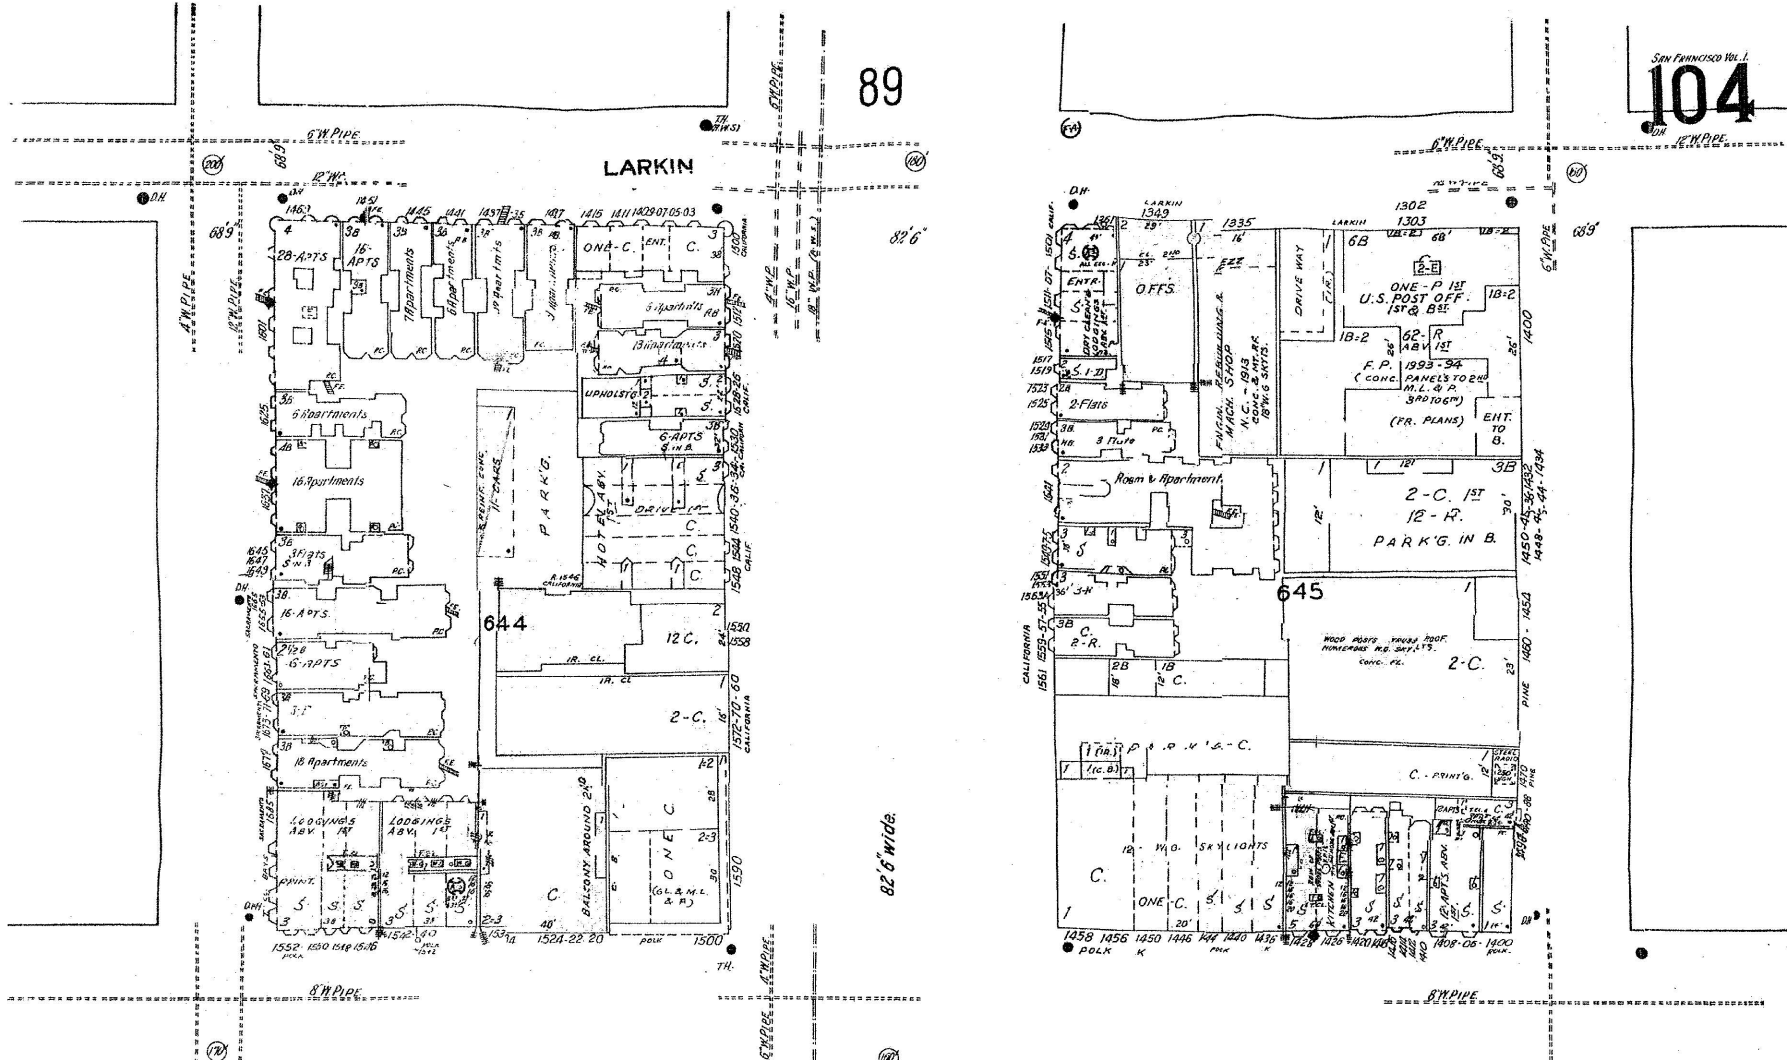

89

SAN FRANCISCO VOL. I
104

103

POLK

68'9" wide.

105

SACRAMENTO

CALIFORNIA

PINE

VAN NESS

Scale of Feet.

Copyright 1989 by the Sanborn Map Co.

S E B I O U M E T H R E E