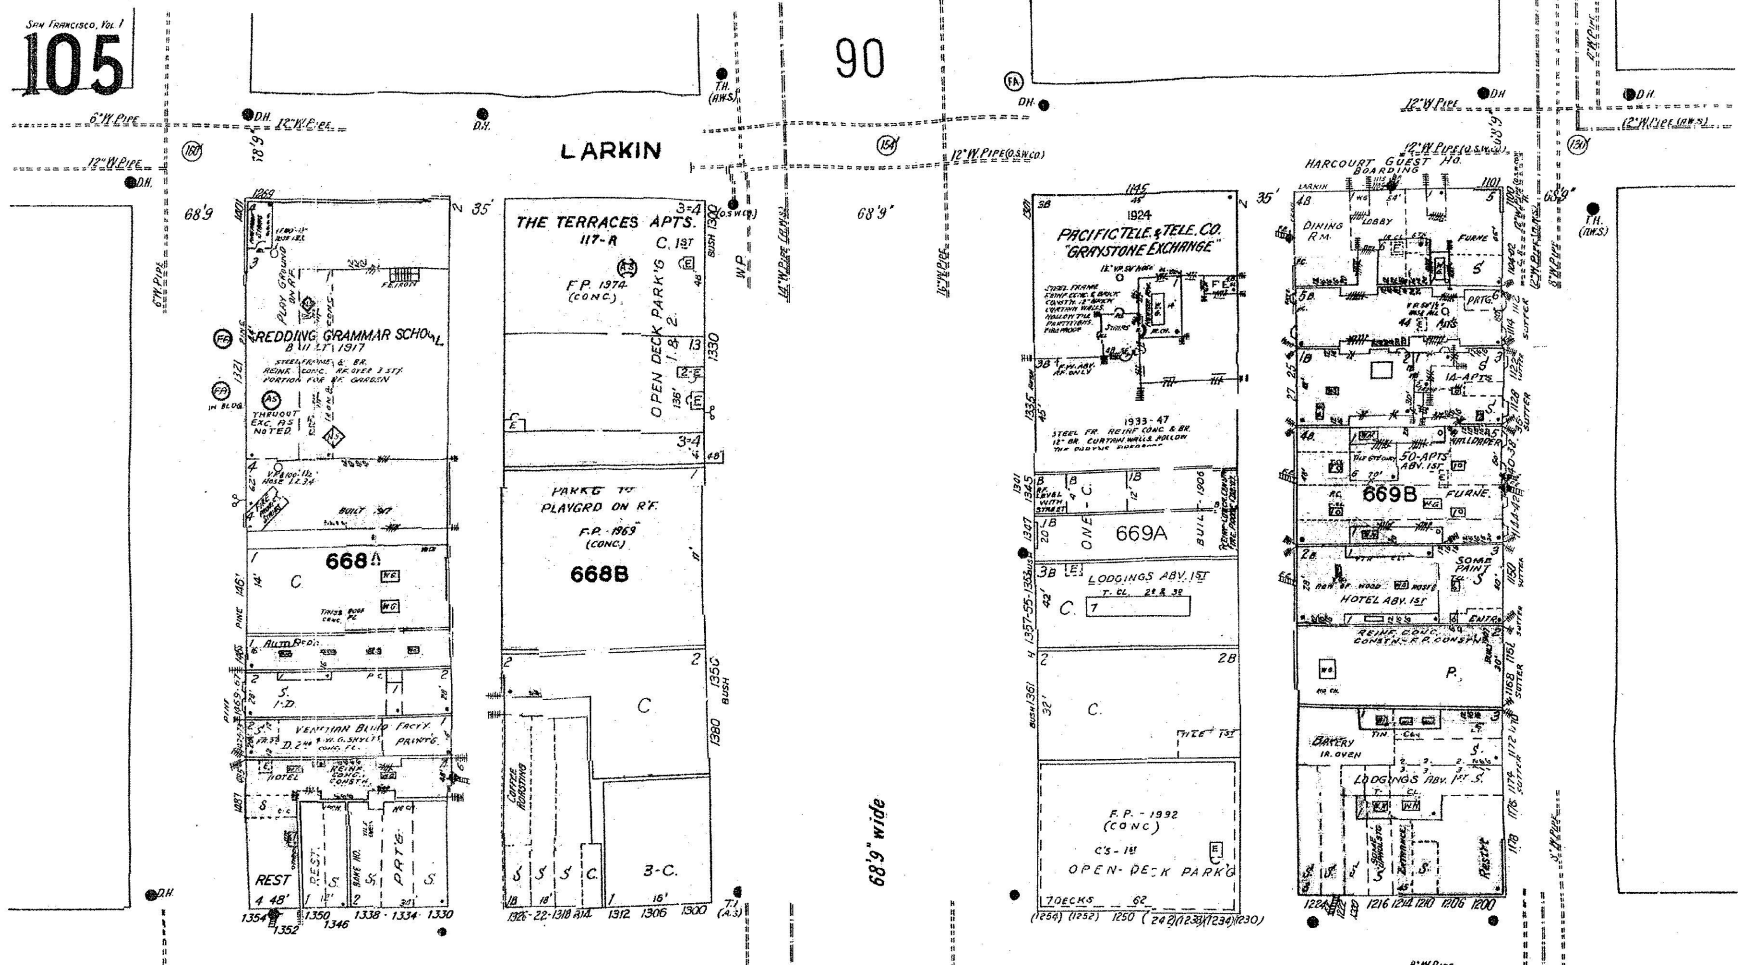

San Francisco, Vol. 1
105

90

LARKIN

104

POLK

68'9" wide

106

PINE

AUSTIN

BUSH

FERN

SUTTER

VAN NESS

AV.

Scale of Feet

Copyright 1993 by the Sanborn Map Co.

5 6 7 8 9 10 11 12 13 14 15 16 17 18 19 20