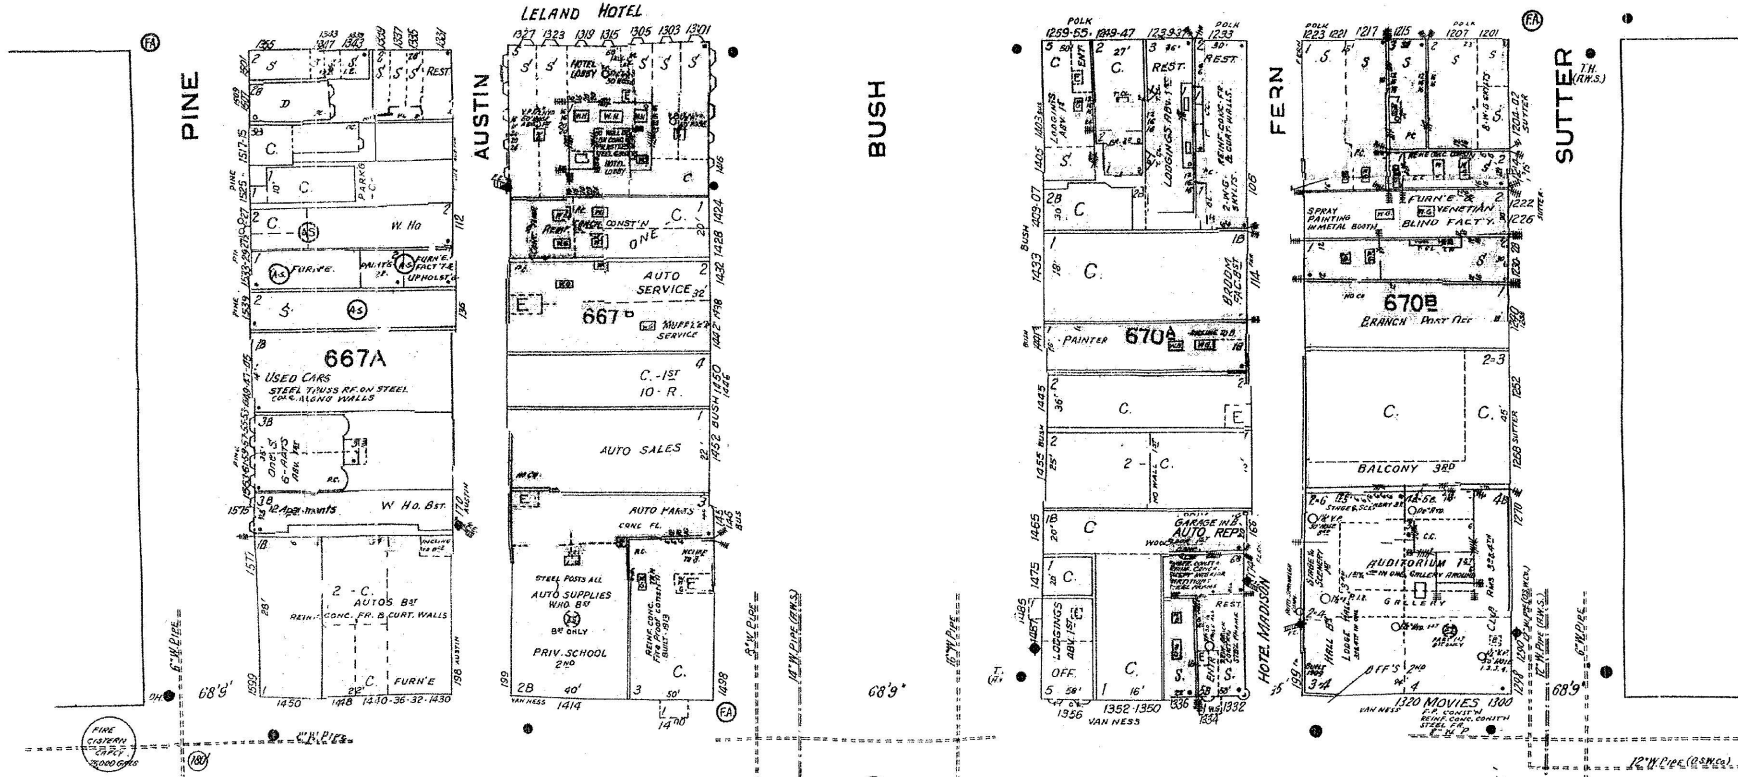

San Francisco, Vol. 1
105

90

LARKIN

104

POLK

68'9" wide

106

PINE

AUSTIN

BUSH

FERN

SUTTER

VAN NESS

AV.

Scale of Feet

Copyright 1993 by the Sanborn Map Co.

5 6 7 8 9 10 11 12 13 14 15 16 17 18 19 20