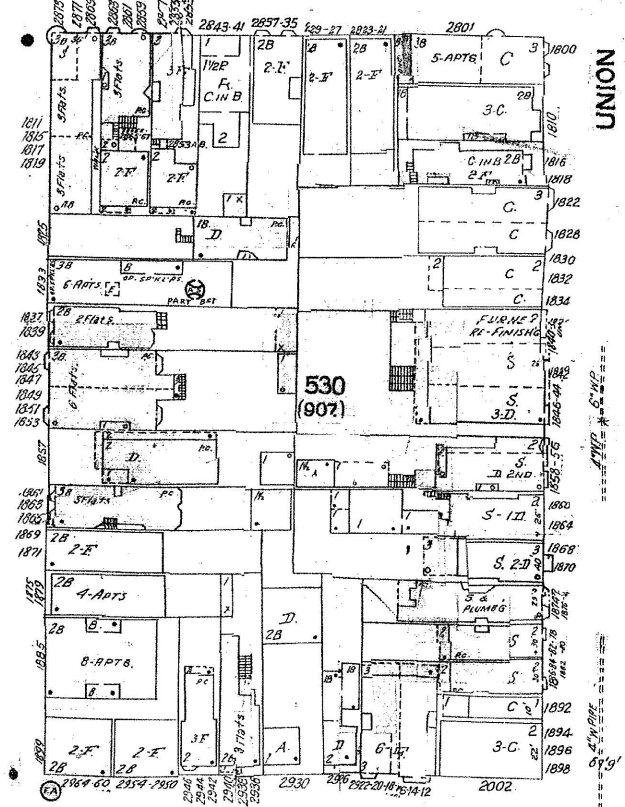

GOUGH

68'9"

68'9" wide

68'9" wide

236

OCTAVIA

238

GREENWICH

68'9"

FILBERT

68'9"

UNION

LAGUNA

Scale of Feet.