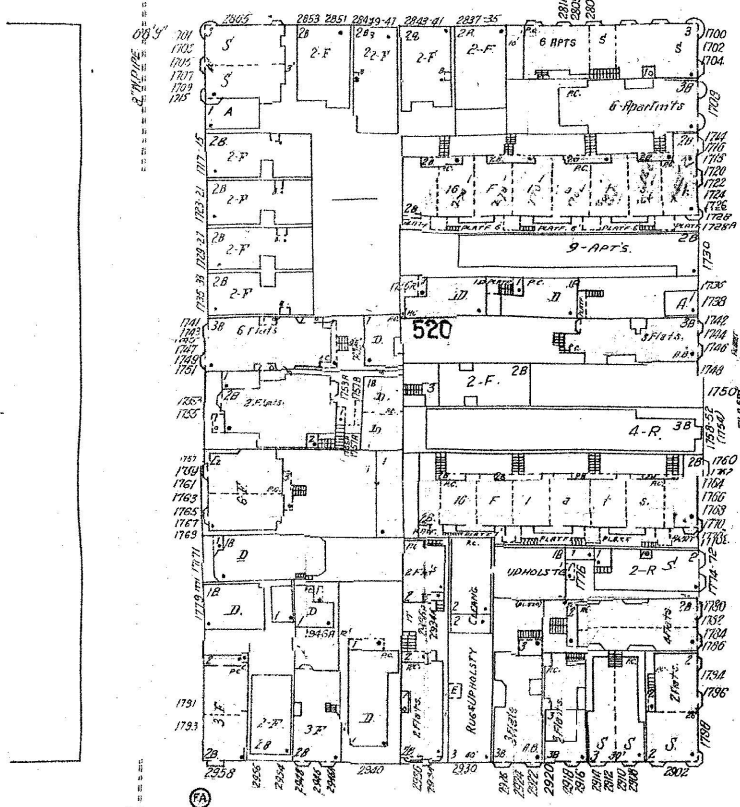

GOUGH

68'9"

68'9" wide

68'9" wide

236

OCTAVIA

238

GREENWICH

68'9"

FILBERT

68'9"

UNION

LAGUNA

Scale of Feet.