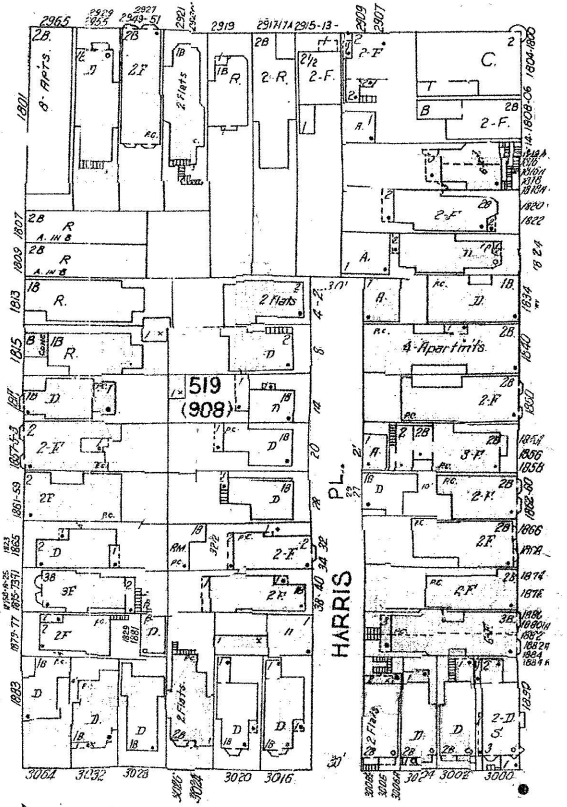

GOUGH

68'9"

68'9" wide

68'9" wide

236

OCTAVIA

238

GREENWICH

68'9"

FILBERT

68'9"

UNION

LAGUNA

Scale of Feet.