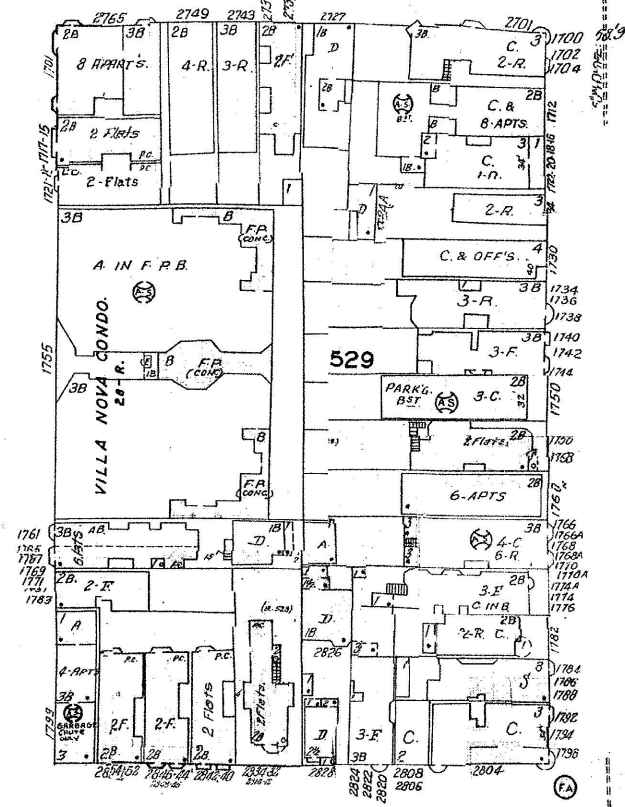

GOUGH

68'9"

68'9" wide

68'9" wide

236

OCTAVIA

238

GREENWICH

68'9"

FILBERT

68'9"

UNION

LAGUNA

Scale of Feet.