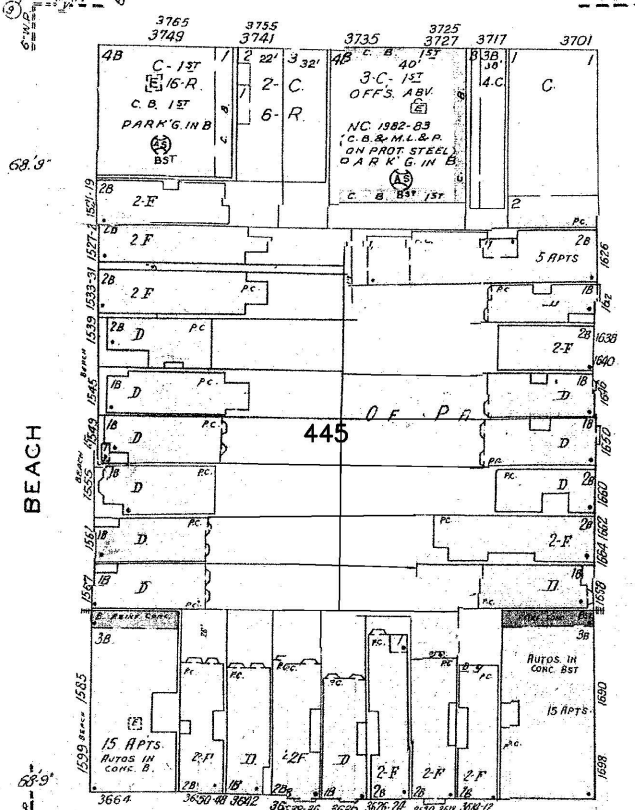

U. S. MILITARY RESERVATION - FORT MASON

447

458

LAGUNA

244

BUCHANAN

L O S S Q U A R E

WEBSTER

Scale of Feet. 0 50 100 150