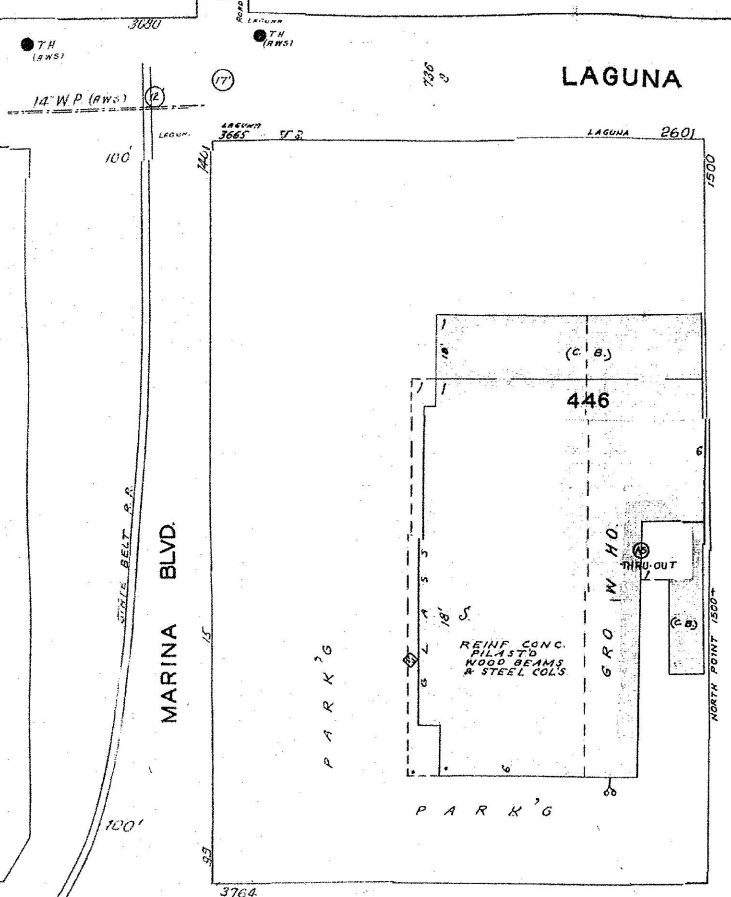

U. S. MILITARY RESERVATION - FORT MASON

447

458

LAGUNA

244

BUCHANAN

L O S S Q U A R E

WEBSTER

Scale of Feet. 0 50 100 150