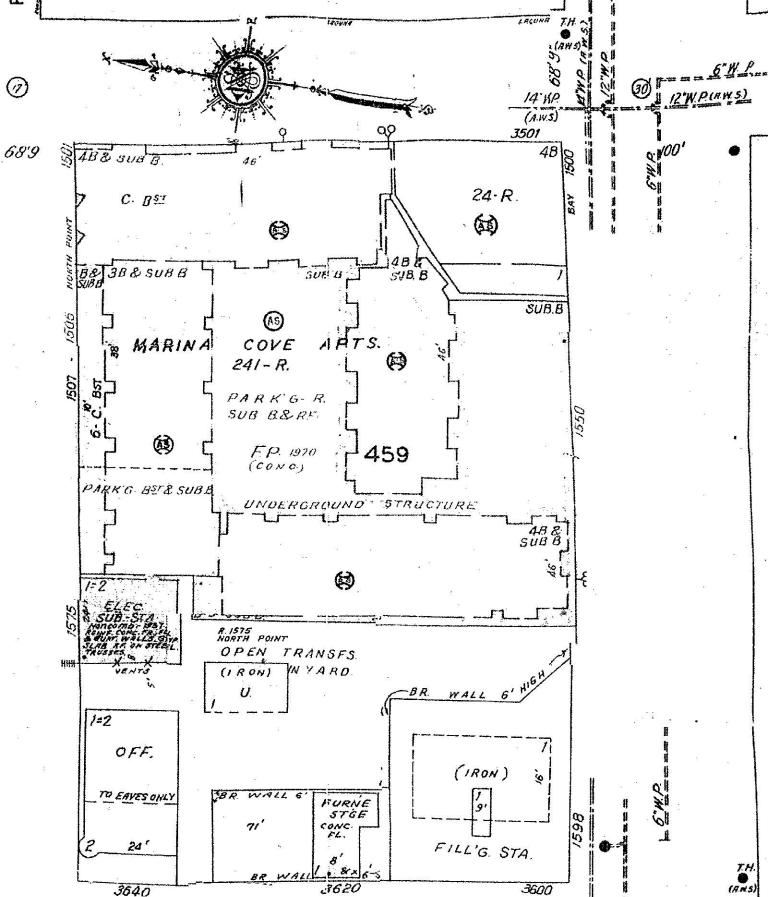

U. S. MILITARY RESERVATION - FORT MASON

447

458

LAGUNA

244

BUCHANAN

L O S S Q U A R E

WEBSTER

Scale of Feet. 0 50 100 150