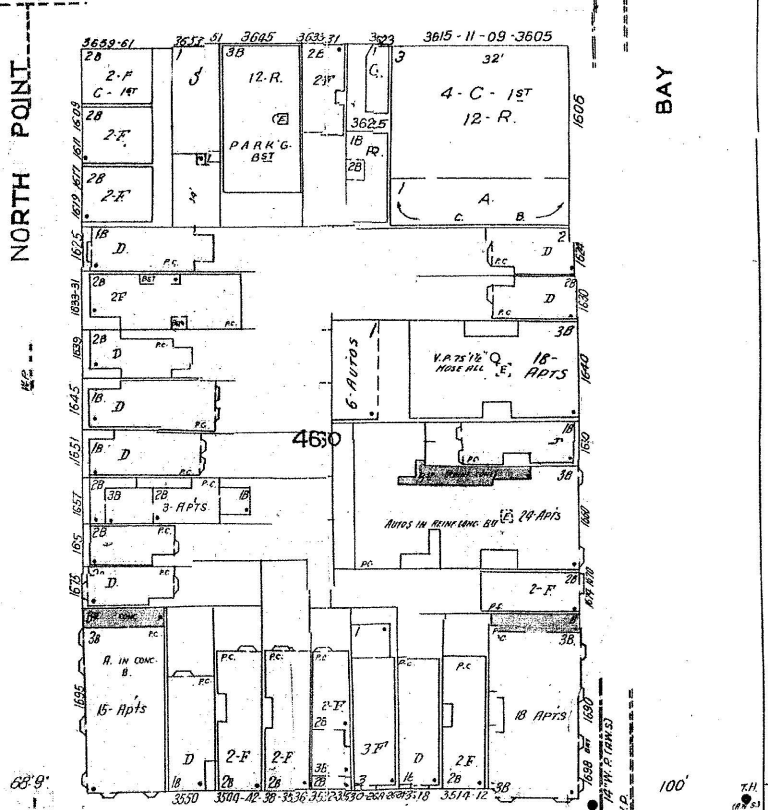

U. S. MILITARY RESERVATION - FORT MASON

447

458

LAGUNA

244

BUCHANAN

L O S S Q U A R E

WEBSTER

Scale of Feet. 0 50 100 150