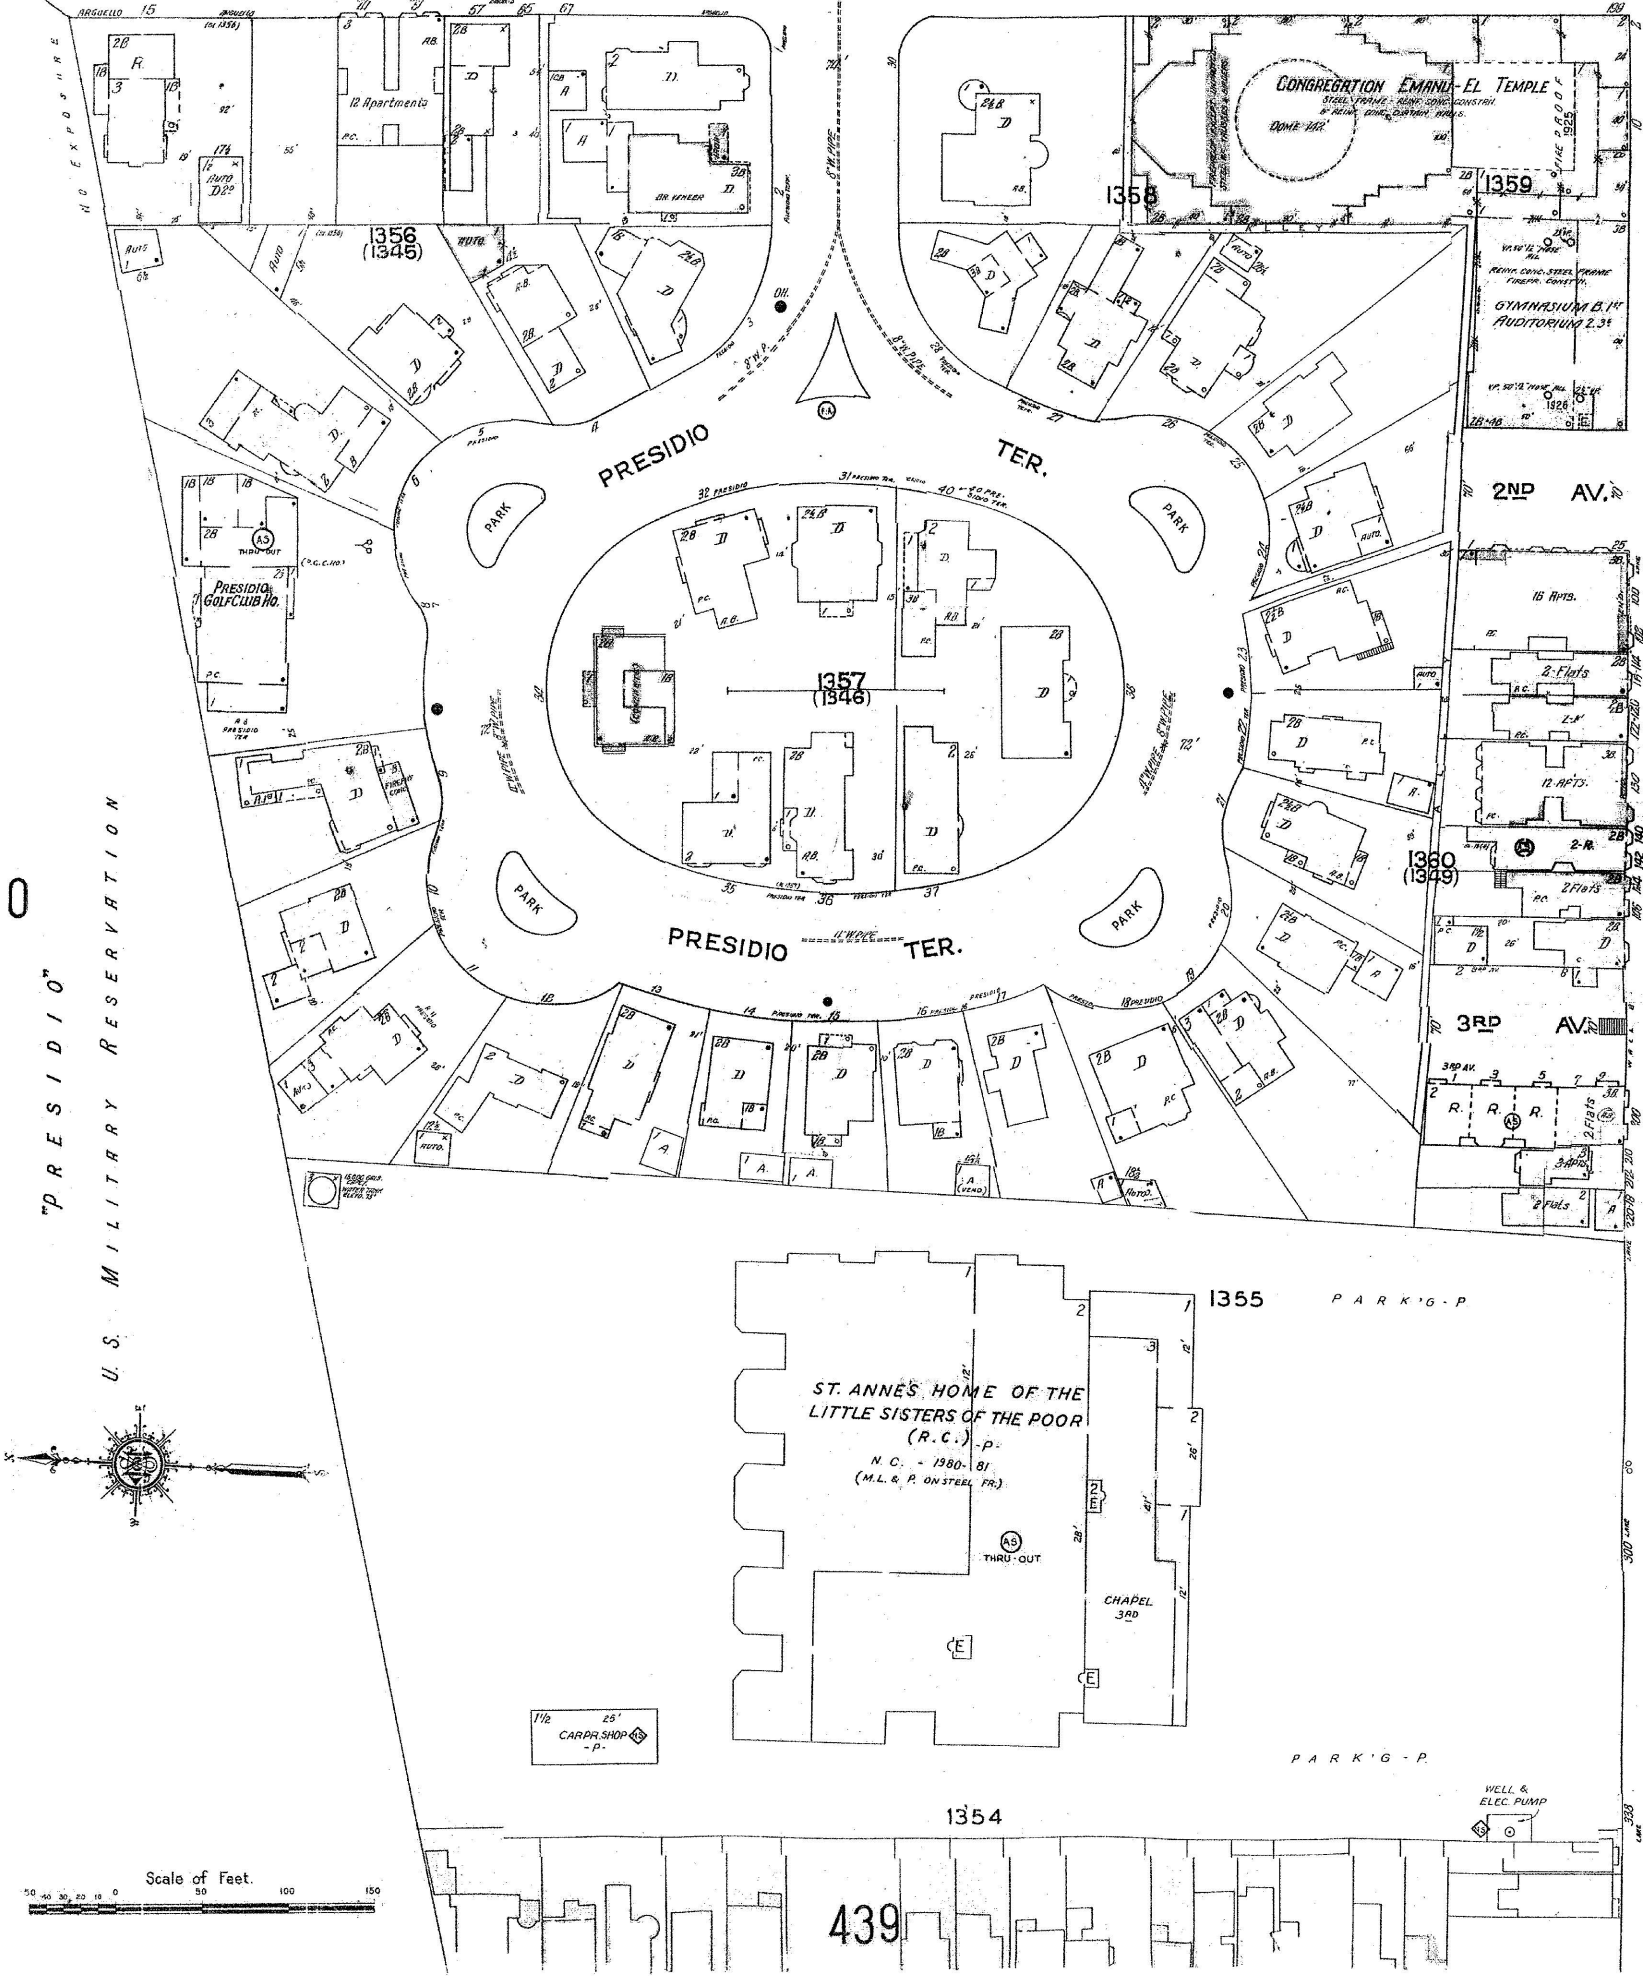

431

432

439

JACKSON ST.

CLAY ST.

ARGUELLO BLVD (1ST AV.)

2ND AV.

3RD AV.

LAKE

PRESIDIO
U.S. MILITARY RESERVATION

Scale of Feet
0 50 100 150

PRESIDIO TER.

PRESIDIO TER.

1355 PARK 'G' - P

1354

ST. ANN'S HOME OF THE
LITTLE SISTERS OF THE POOR
(R.C.) - P
N.C. - 1980-81
(M.L. & P. ON STEEL FR.)